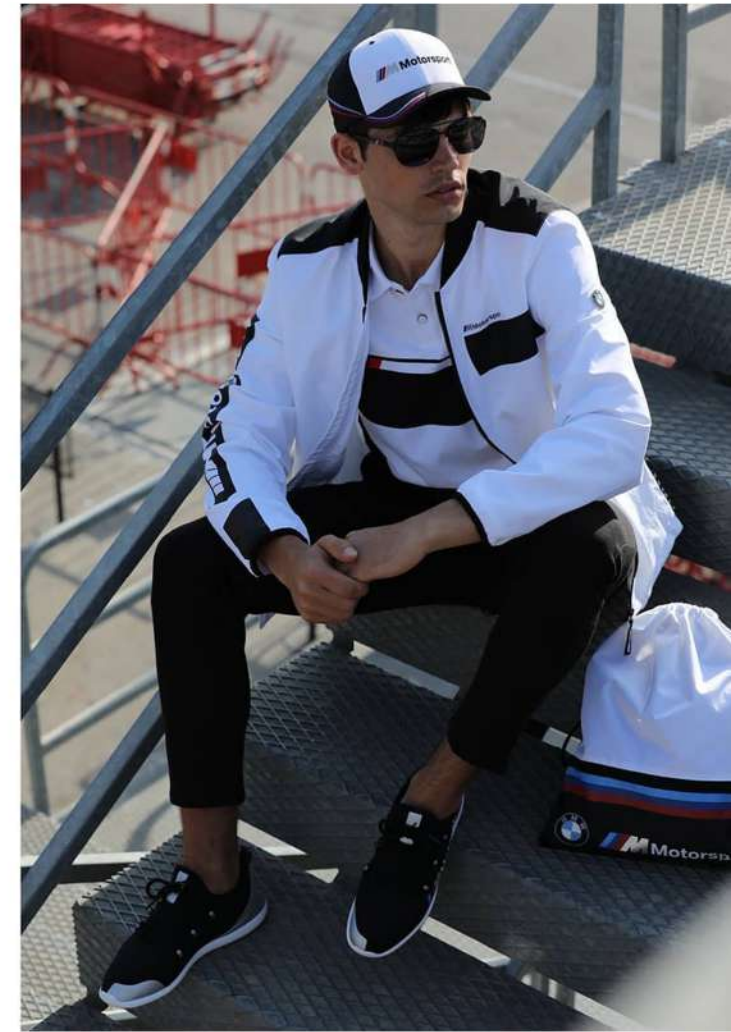

BMW M JACKET, Reversible jacket. Red side with embossed BMW M logo on down chambers and knitted collar

BMW M SPORT
COLLECTION

@BMW 2021 LIMITED

BMW M MOTORSPORT SHOES PUMA EVO CAT

Breathable textile upper material with BMW M Motorsport branding, slip-in step and cushioning midsole.